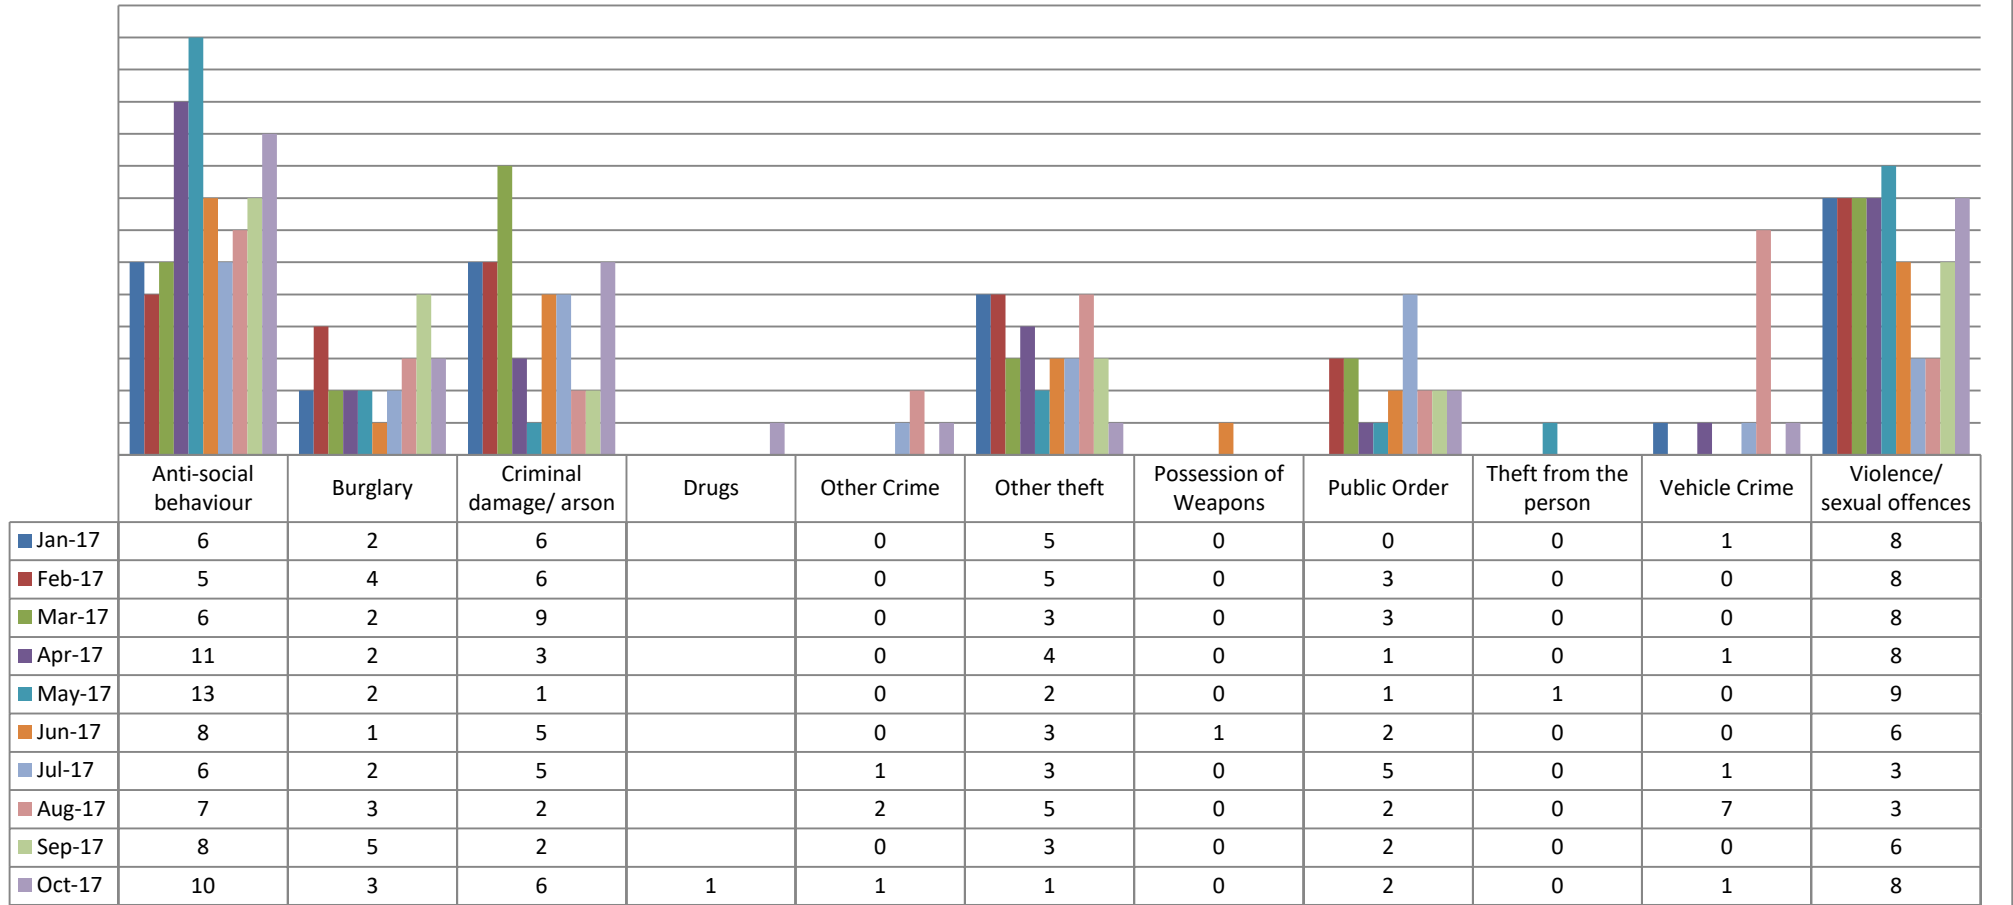

## WEST RAINTON CRIME STATISTICS 2017

**During August there were targeted attacks on Transit vans by a group of individuals from out of our area. There were attacks all over the Northeast.**

**In October the increase in ASB was caused by youths in the vicinity of the Big Chef. Lack of willingness by residents to assist the police and lack of CCTV cover means that those responsible have not yet been identified. Police patrols have been increased.**