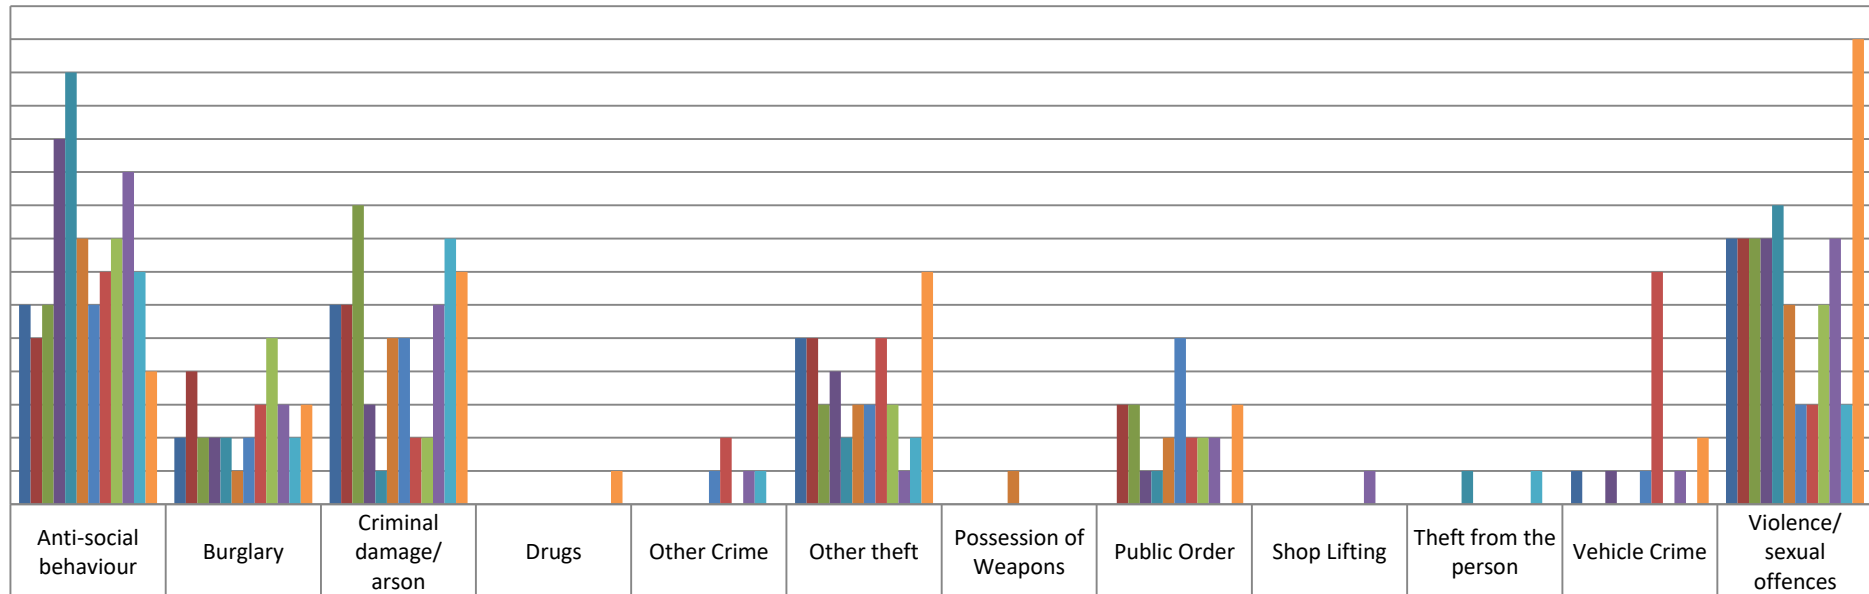

## WEST RAINTON CRIME STATISTICS 2017

**During August there were targeted attacks on Transit vans by a group of individuals from out of our area. There were attacks all over the Northeast.**

**In October the increase in ASB was caused by youths in the vicinity of the Big Chef. Lack of willingness by residents to assist the police and lack of CCTV cover means that those responsible have not yet been identified. Police patrols have been increased.**

**The Increase in Violent Offences in December (there were no sexual Offences) was the result of a number of domestic incidents.**