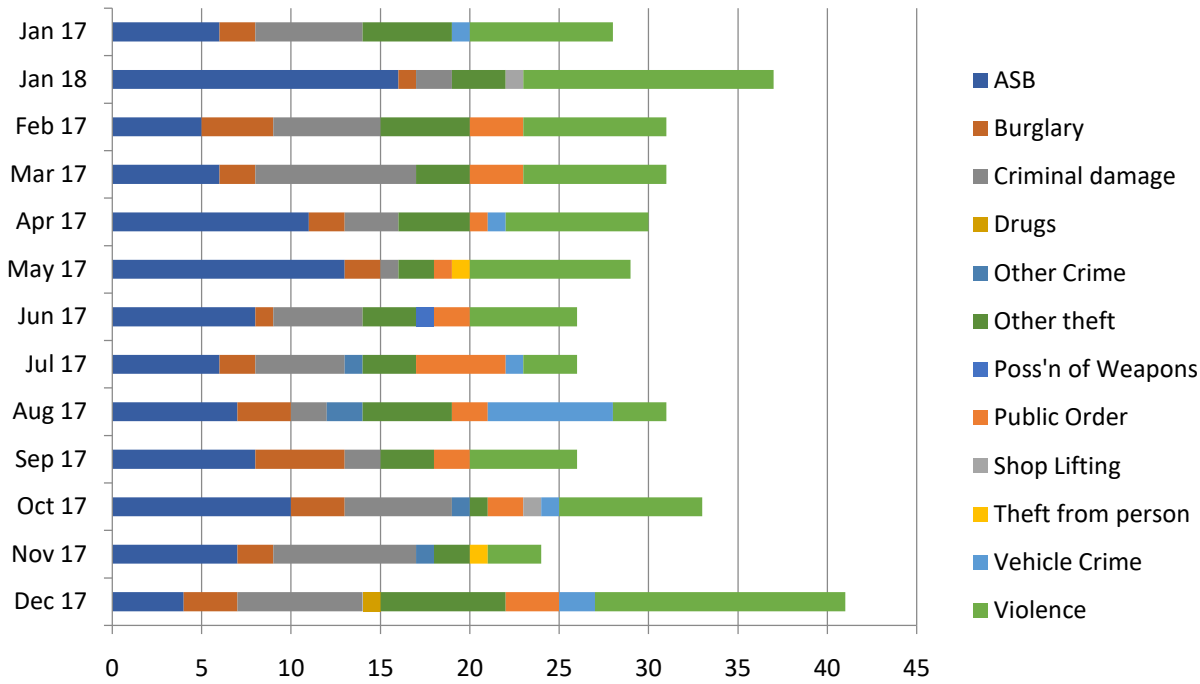

# WEST RAINTON CRIME STATISTICS

I have changed the format to be able to show data for the current and previous year. If councillors would like any changes, please let me know.  
Iain Clifford.

The following response has been received from PCSO Stephen Waddingham:

The majority of jobs in January were relating to road bikes (namely a large red quad bike) in the areas shown on the map. We received 10 calls about bikes, some of these have been put down as criminal damage to farmers field. I can't find any jobs relating to violence, only a few shoplifting jobs. Anti-social behaviour has gone up. I've had a few complaints of youths throwing stones and snowballs at windows on The Crescent. A fence has been damaged near Finchale View. I'm working with Keepmoat to see if we can block off the cut through Finchale View onto the railway tracks as this is where the youths are gathering. I have been out this weekend and have spoken to and warned some of the youths named by residents. I will speak to the others when I'm back at work on Tuesday 20<sup>th</sup> March.